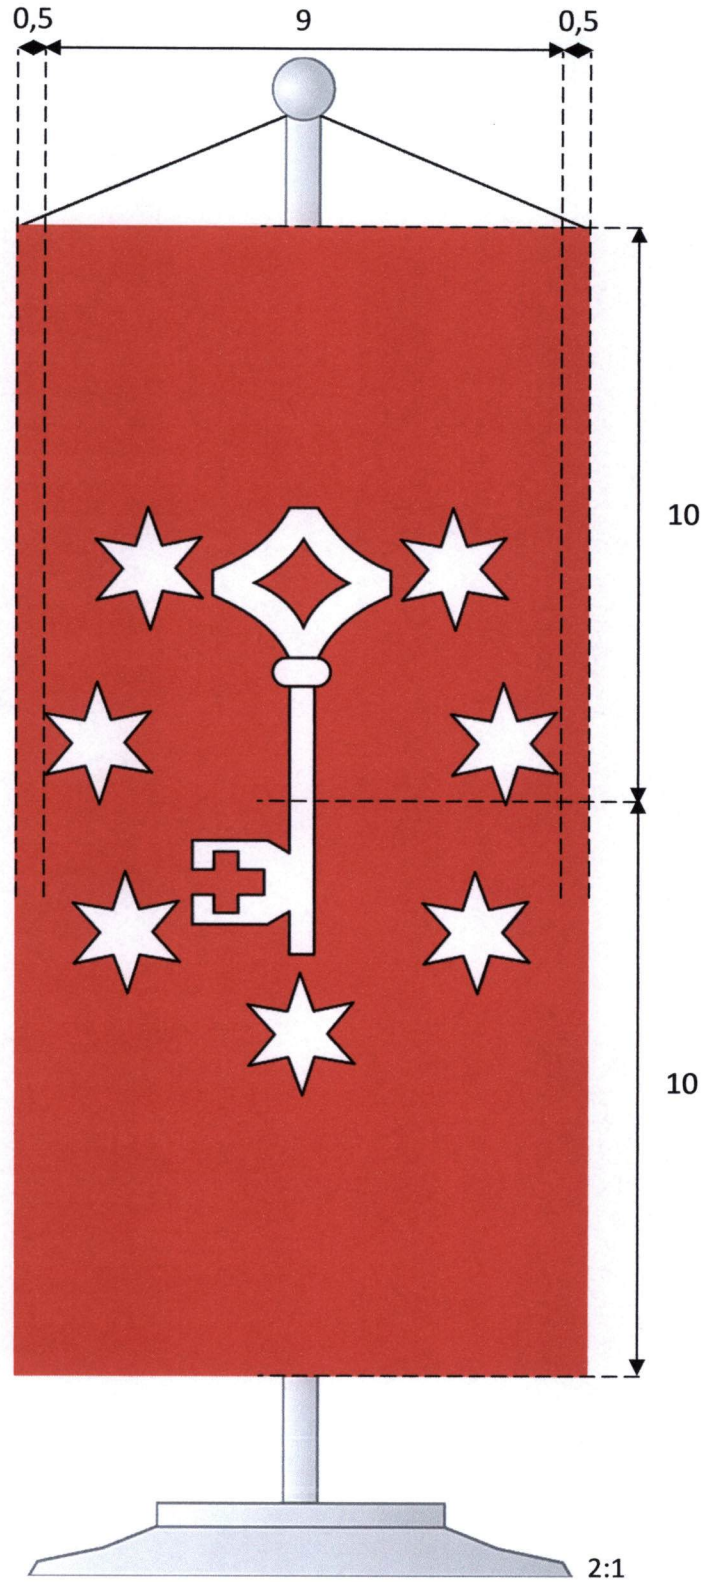

### Flaga stolikowa Powiatu Gorzowskiego

C: 0%, M: 100%, Y: 100%, K: 0%

C: 0%, M: 0%, Y: 0%, K: 0%

C: 0%, M: 0%, Y: 0%, K: 100%