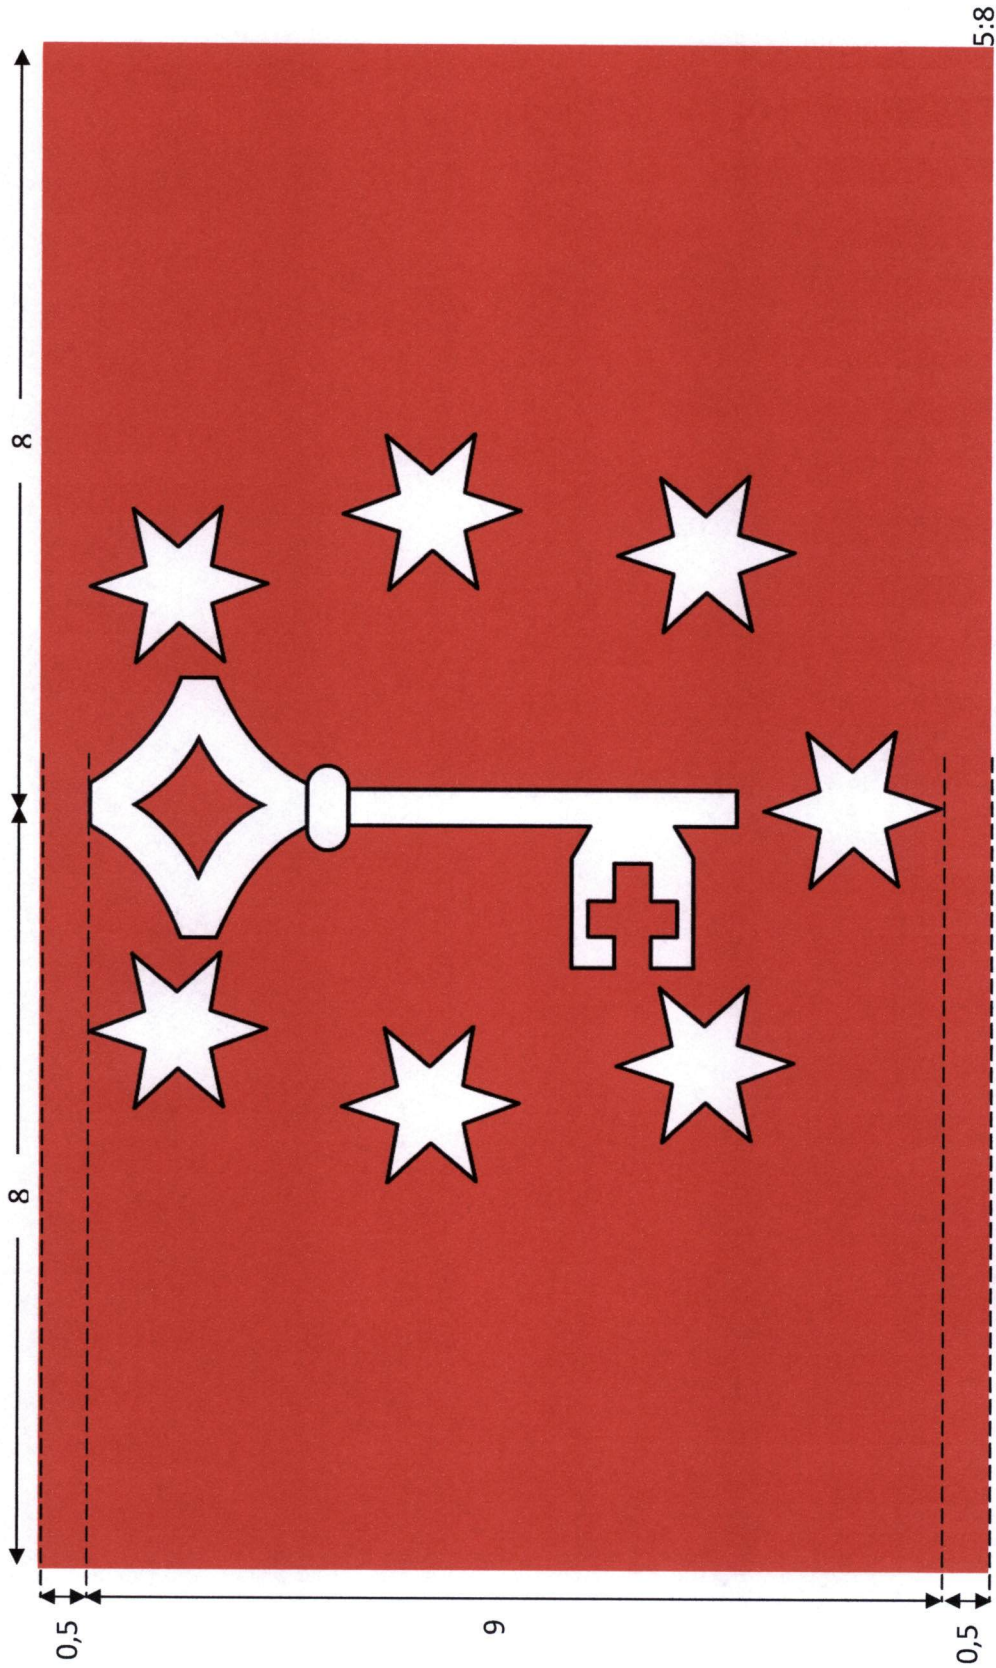

Flaga Powiatu Gorzowskiego

C: 0%, M: 100%, Y: 100%, K: 0%

C: 0%, M: 0%, Y: 0%, K: 100%

C: 0%, M: 0%, Y: 0%, K: 0%

5:8